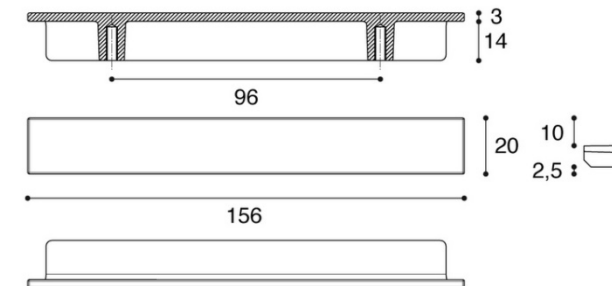

Model : **MB09146**
 Finish :CP, Unfinished
 Size : 160mm
 Make : Zamak

- Appears to be a metal line.
- Just open the door to discover its particular being par furniture.
- It can be fixed simply on the door thickness, thanks to or fitted completely flush. (see drawings).

Model : **MB09150A**
 Finish : Polished Chrome, Unfinished
 Size : 32mm, 128mm
 Make : Zamak

- Fitted handle composed of two parts, as seen in the drawings
- Lacquered in the same colour of the shutter
- Possible to have different finishes over bottom and grip
- This product will be available in finishes and size as mentioned before

Model : **MB09148A**
 Finish : Unfinished, CP + Unfinished
 Size : 32mm, 160mm
 Make : Zamak

A rectangle fitted into the furniture door that becomes machining. (see drawing).

Model : **MB09152**
 Finish : MSN, Polished Chrome, Unfinished
 Size : 96mm
 Make : Zamak