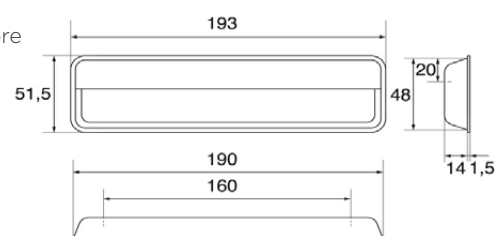

Model : **LIB013200NP1**
Finish : MSN, Polished Chrome
Size : 16x16mm
Make : Zamak

Model : **MB0913300NP1**
Finish : MSN, Anthracite, Polished Chrome
Size : 16mm
Make : Zamak

- Clean design
- Its characteristic is to have no back
- Option to lacquer and finish the back with the same shutter color or combine it with a decorative sheet to create a contrast. (ex: as seen in image, place a veneer leaf under the handle in contrast to the white lacquered door)

Model : **MB09146**
 Finish :CP, Unfinished
 Size : 160mm
 Make : Zamak

- Appears to be a metal line.
- Just open the door to discover its particular being par furniture.
- It can be fixed simply on the door thickness, thanks to or fitted completely flush. (see drawings).

Model : **MB09150A**
 Finish : Polished Chrome, Unfinished
 Size : 32mm, 128mm
 Make : Zamak

- Fitted handle composed of two parts, as seen in the drawings
- Lacquered in the same colour of the shutter
- Possible to have different finishes over bottom and grip
- This product will be available in finishes and size as mentioned before

Model : **MB09148A**
 Finish : Unfinished, CP + Unfinished
 Size : 32mm, 160mm
 Make : Zamak

A rectangle fitted into the furniture door that becomes machining. (see drawing).

Model : **MB09152**
 Finish : MSN, Polished Chrome, Unfinished
 Size : 96mm
 Make : Zamak