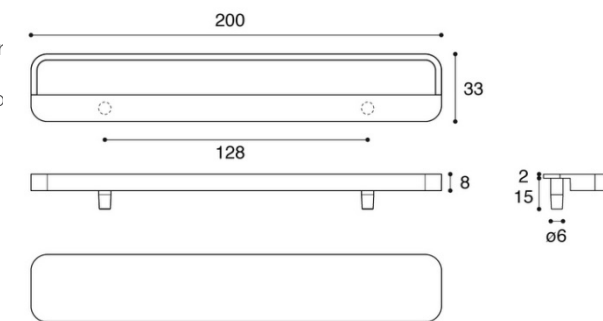

Model : **LIB013200NP1**
Finish : MSN, Polished Chrome
Size : 16x16mm
Make : Zamak

Model : **MB0913300NP1**
Finish : MSN, Anthracite, Polished Chrome
Size : 16mm
Make : Zamak

- Clean design
- Its characteristic is to have no back
- Option to lacquer and finish the back with the same shutter color or combine it with a decorative sheet to create a contrast. (ex: as seen in image, place a veneer leaf under the handle in contrast to the white lacquered door)

Model : **MB09146**
 Finish :CP, Unfinished
 Size : 160mm
 Make : Zamak

- Appears to be a metal line.
- Just open the door to discover its particular being par furniture.
- It can be fixed simply on the door thickness, thanks to or fitted completely flush. (see drawings).

Model : **MB09150A**
 Finish : Polished Chrome, Unfinished
 Size : 32mm, 128mm
 Make : Zamak

- Fitted handle composed of two parts, as seen in the drawings
- Lacquered in the same colour of the shutter
- Possible to have different finishes over bottom and grip
- This product will be available in finishes and size as mentioned before

Model : **MB09148A**
 Finish : Unfinished, CP + Unfinished
 Size : 32mm, 160mm
 Make : Zamak

A rectangle fitted into the furniture door that becomes machining. (see drawing).

Model : **MB09152**
 Finish : MSN, Polished Chrome, Unfinished
 Size : 96mm
 Make : Zamak