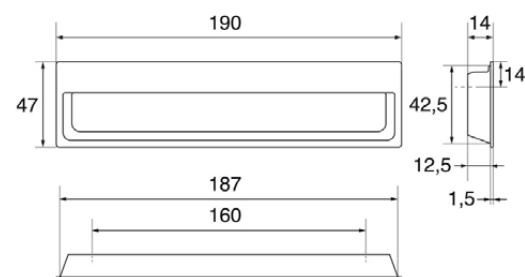

Model : **LIB013200NP1**
Finish : MSN, Polished Chrome
Size : 16x16mm
Make : Zamak

Model : **MB0913300NP1**
Finish : MSN, Anthracite, Polished Chrome
Size : 16mm
Make : Zamak

- Clean design
- Its characteristic is to have no back
- Option to lacquer and finish the back with the same shutter color or combine it with a decorative sheet to create a contrast. (ex: as seen in image, place a veneer leaf under the handle in contrast to the white lacquered door)

Model : **MB09146**
 Finish :CP, Unfinished
 Size : 160mm
 Make : Zamak

- Appears to be a metal line.
- Just open the door to discover its particular being par furniture.
- It can be fixed simply on the door thickness, thanks to or fitted completely flush. (see drawings).

Model : **MB09150A**
 Finish : Polished Chrome, Unfinished
 Size : 32mm, 128mm
 Make : Zamak

- Fitted handle composed of two parts, as seen in the drawings
- Lacquered in the same colour of the shutter
- Possible to have different finishes over bottom and grip
- This product will be available in finishes and size as mentioned before

Model : **MB09148A**
 Finish : Unfinished, CP + Unfinished
 Size : 32mm, 160mm
 Make : Zamak

A rectangle fitted into the furniture door that becomes machining. (see drawing).

Model : **MB09152**
 Finish : MSN, Polished Chrome, Unfinished
 Size : 96mm
 Make : Zamak